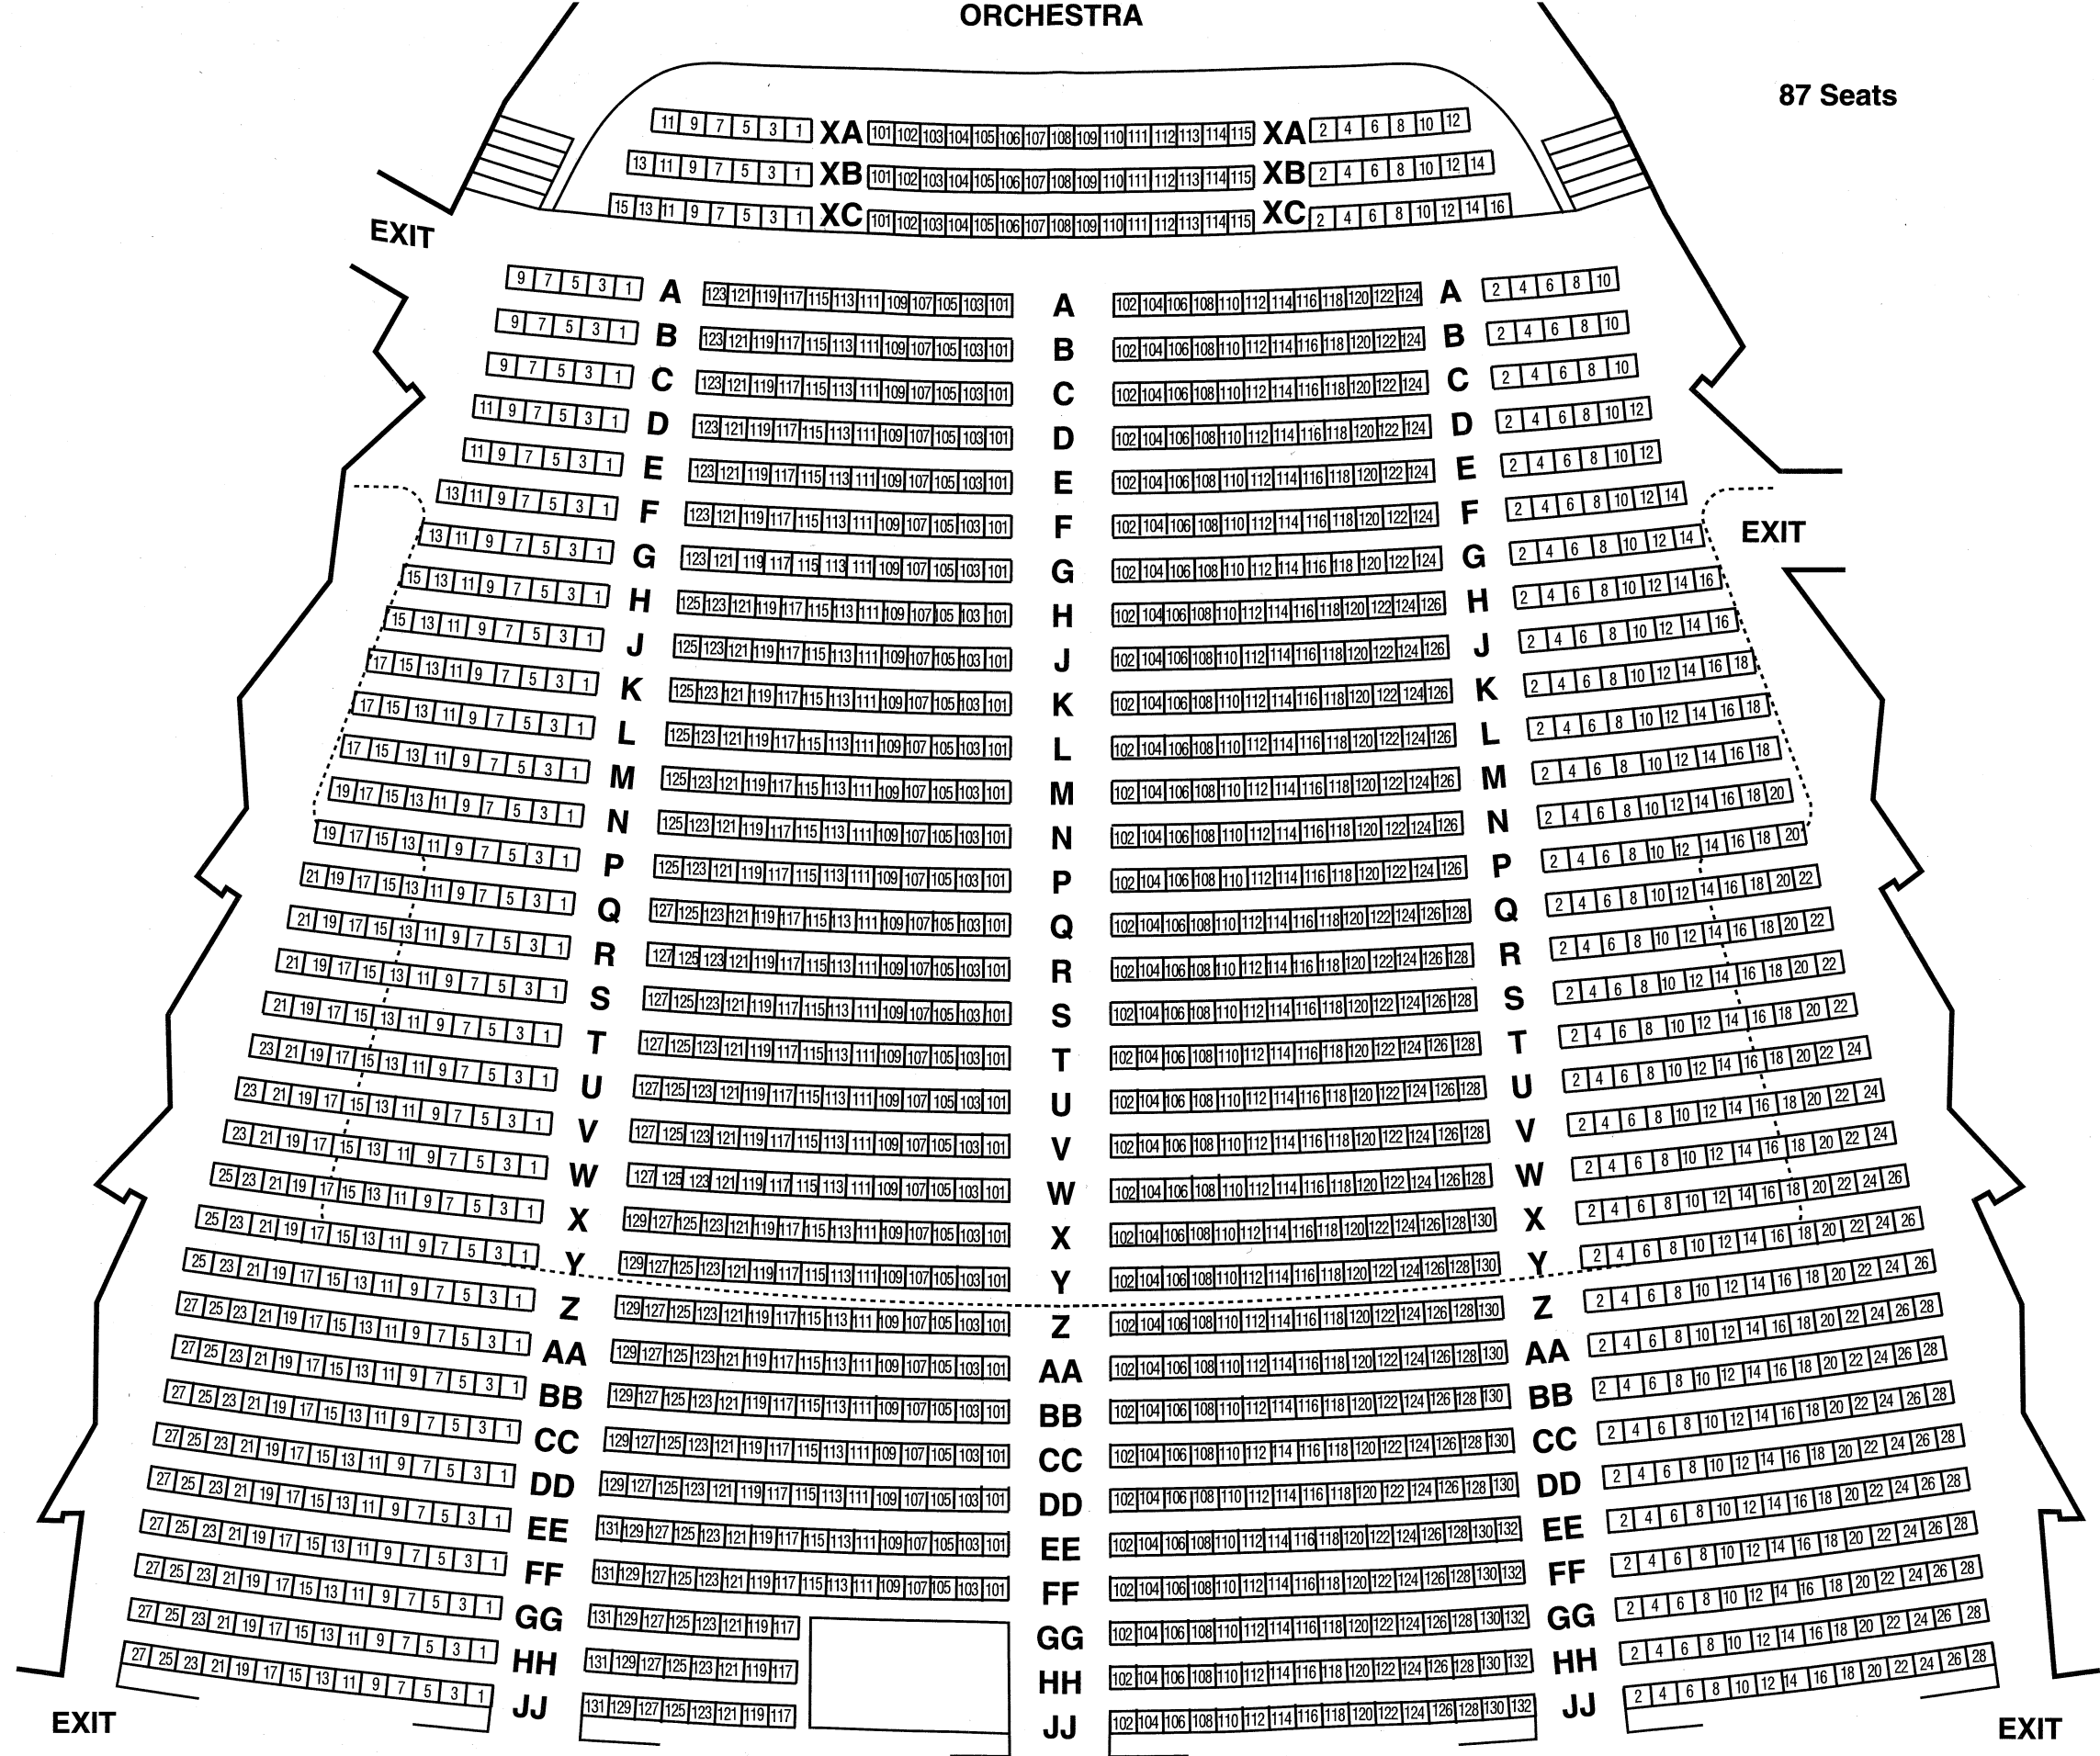

ORCHESTRA

87 Seats

1590 Seats

Total Balcony & Loge 747
Total Orchestra 1677
Total Auditorium 2424

XA – Z – First Orchestra
AA – JJ – Second Orchestra
A – D – Loge
E – L – First Balcony
M – P – Second Balcony

***** PLEASE NOTE-THERE IS NO ELEVATOR TO LOGE OR BALCONY *****

Loge
240 Seats

Balcony
507 Seats