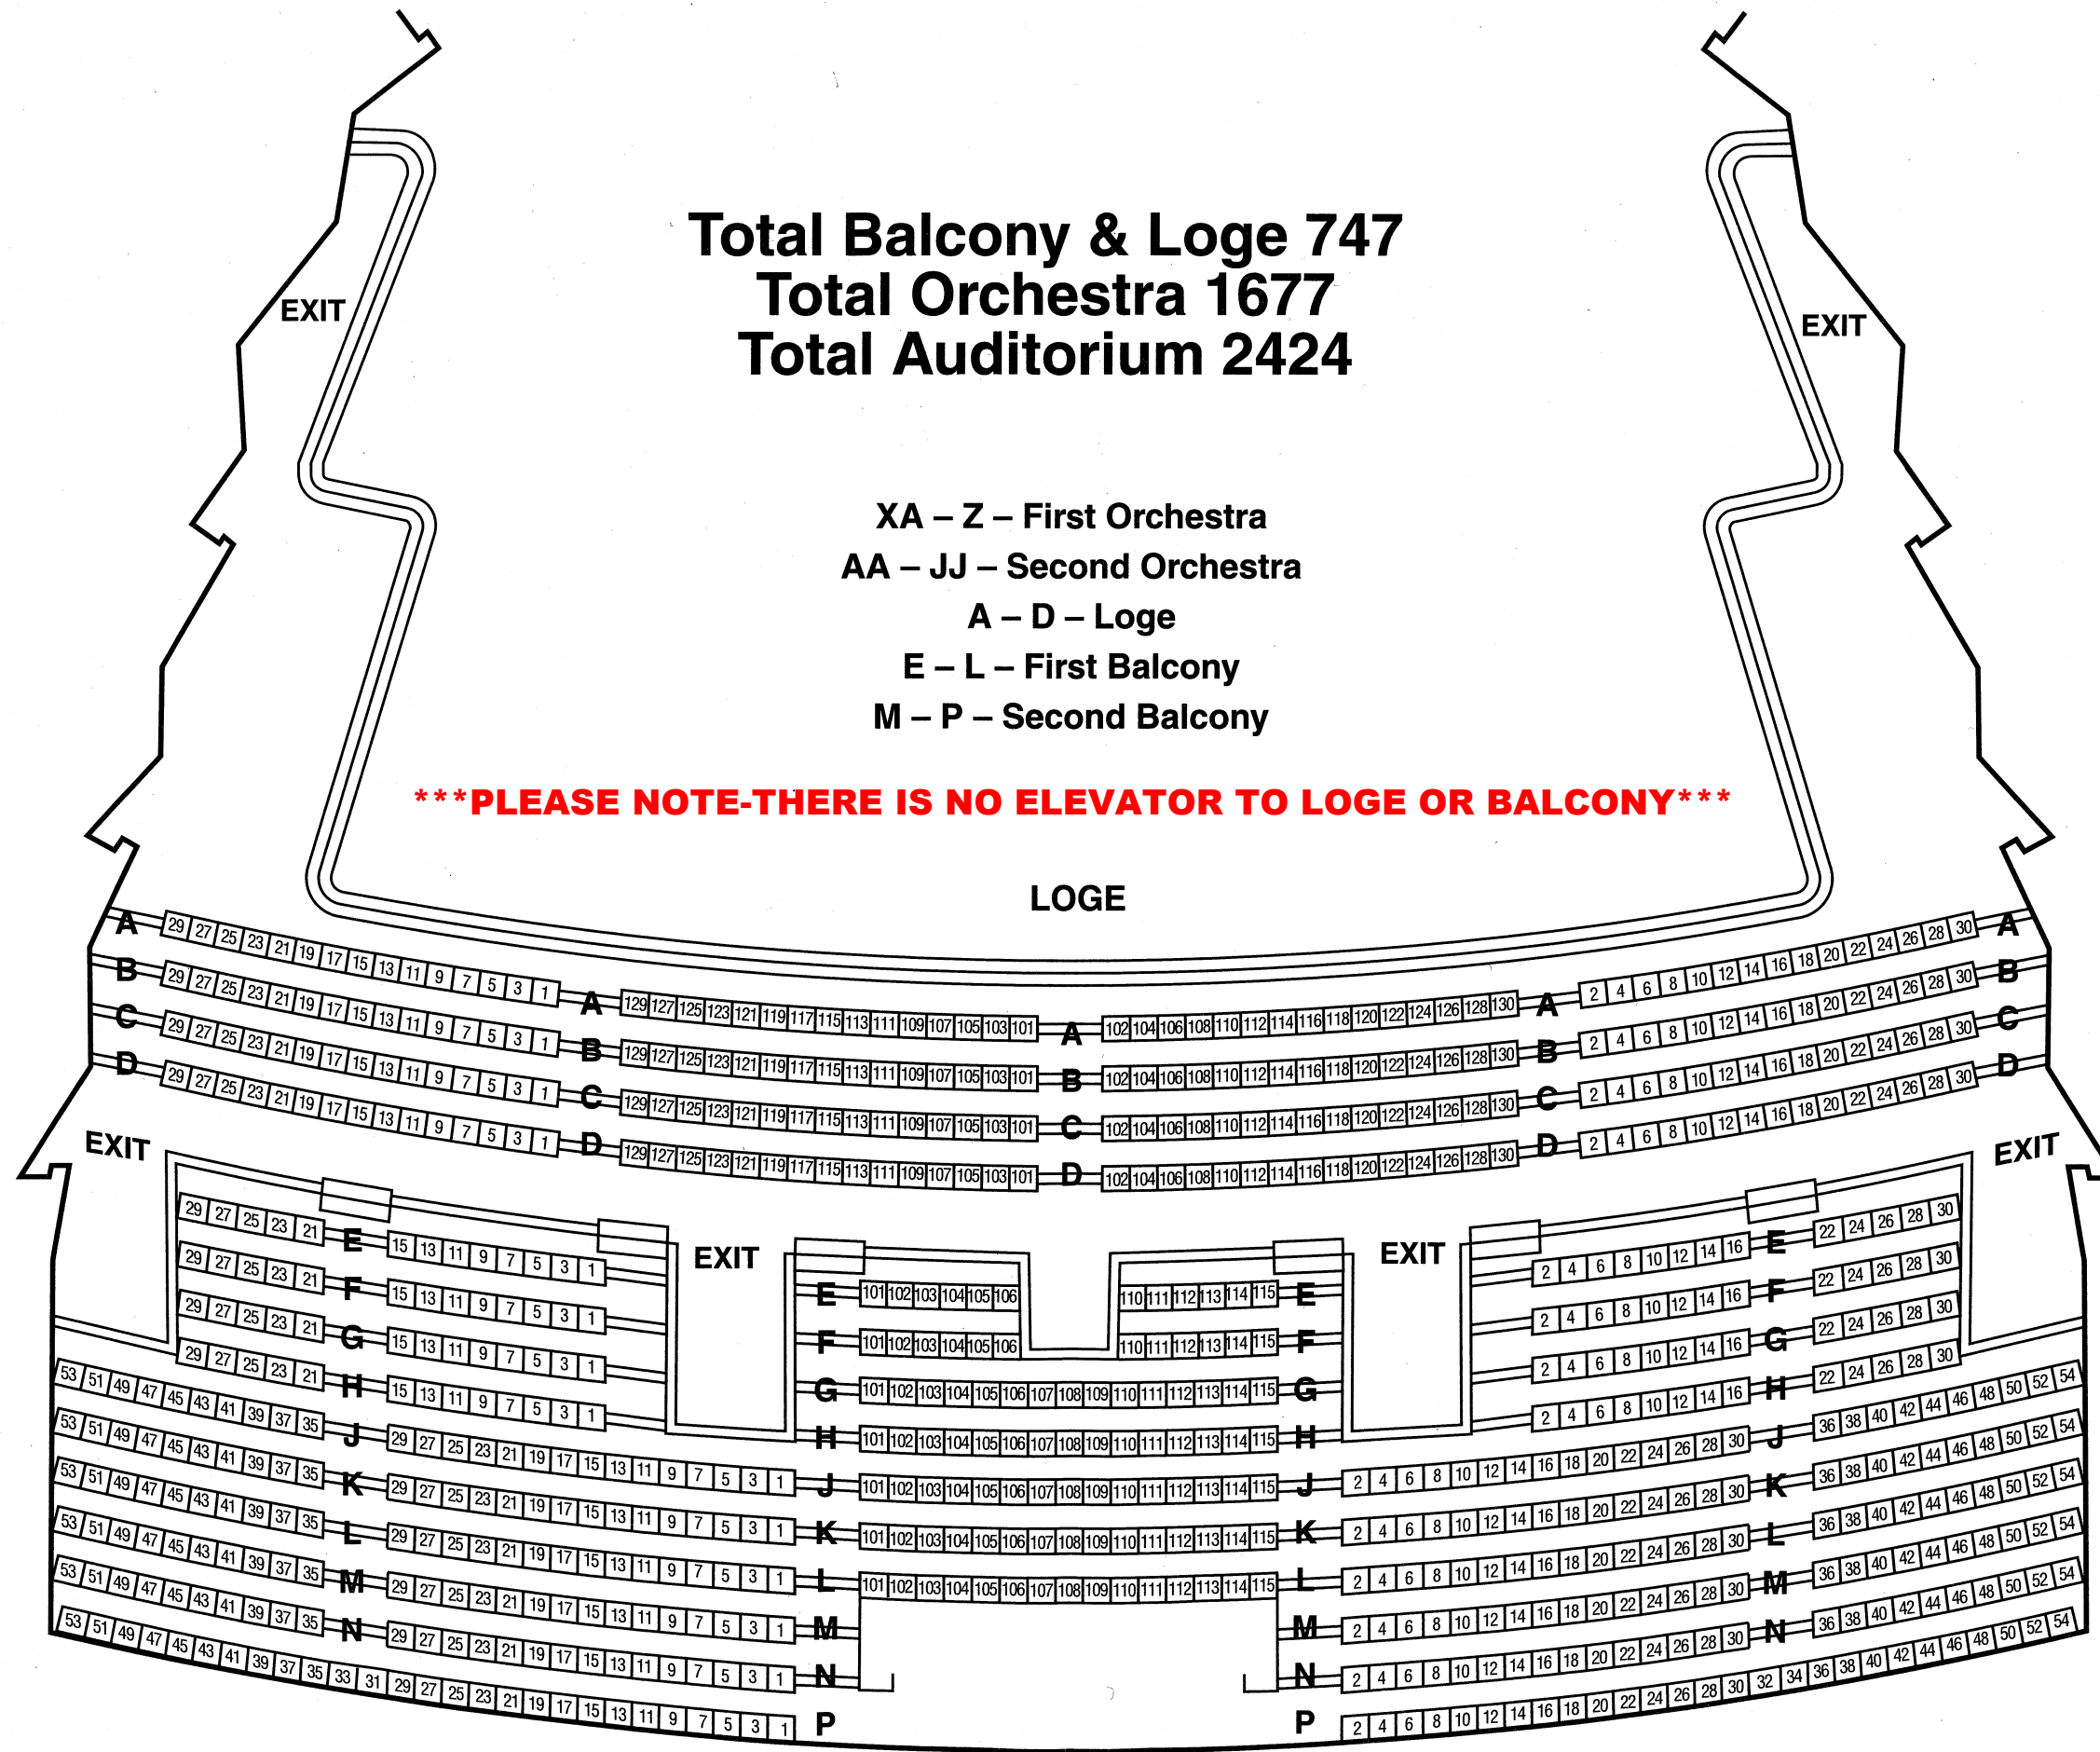

ORCHESTRA

87 Seats

1590 Seats

Total Balcony & Loge 747
Total Orchestra 1677
Total Auditorium 2424

XA – Z – First Orchestra
AA – JJ – Second Orchestra
A – D – Loge
E – L – First Balcony
M – P – Second Balcony

***** PLEASE NOTE-THERE IS NO ELEVATOR TO LOGE OR BALCONY *****

Loge
240 Seats

Balcony
507 Seats