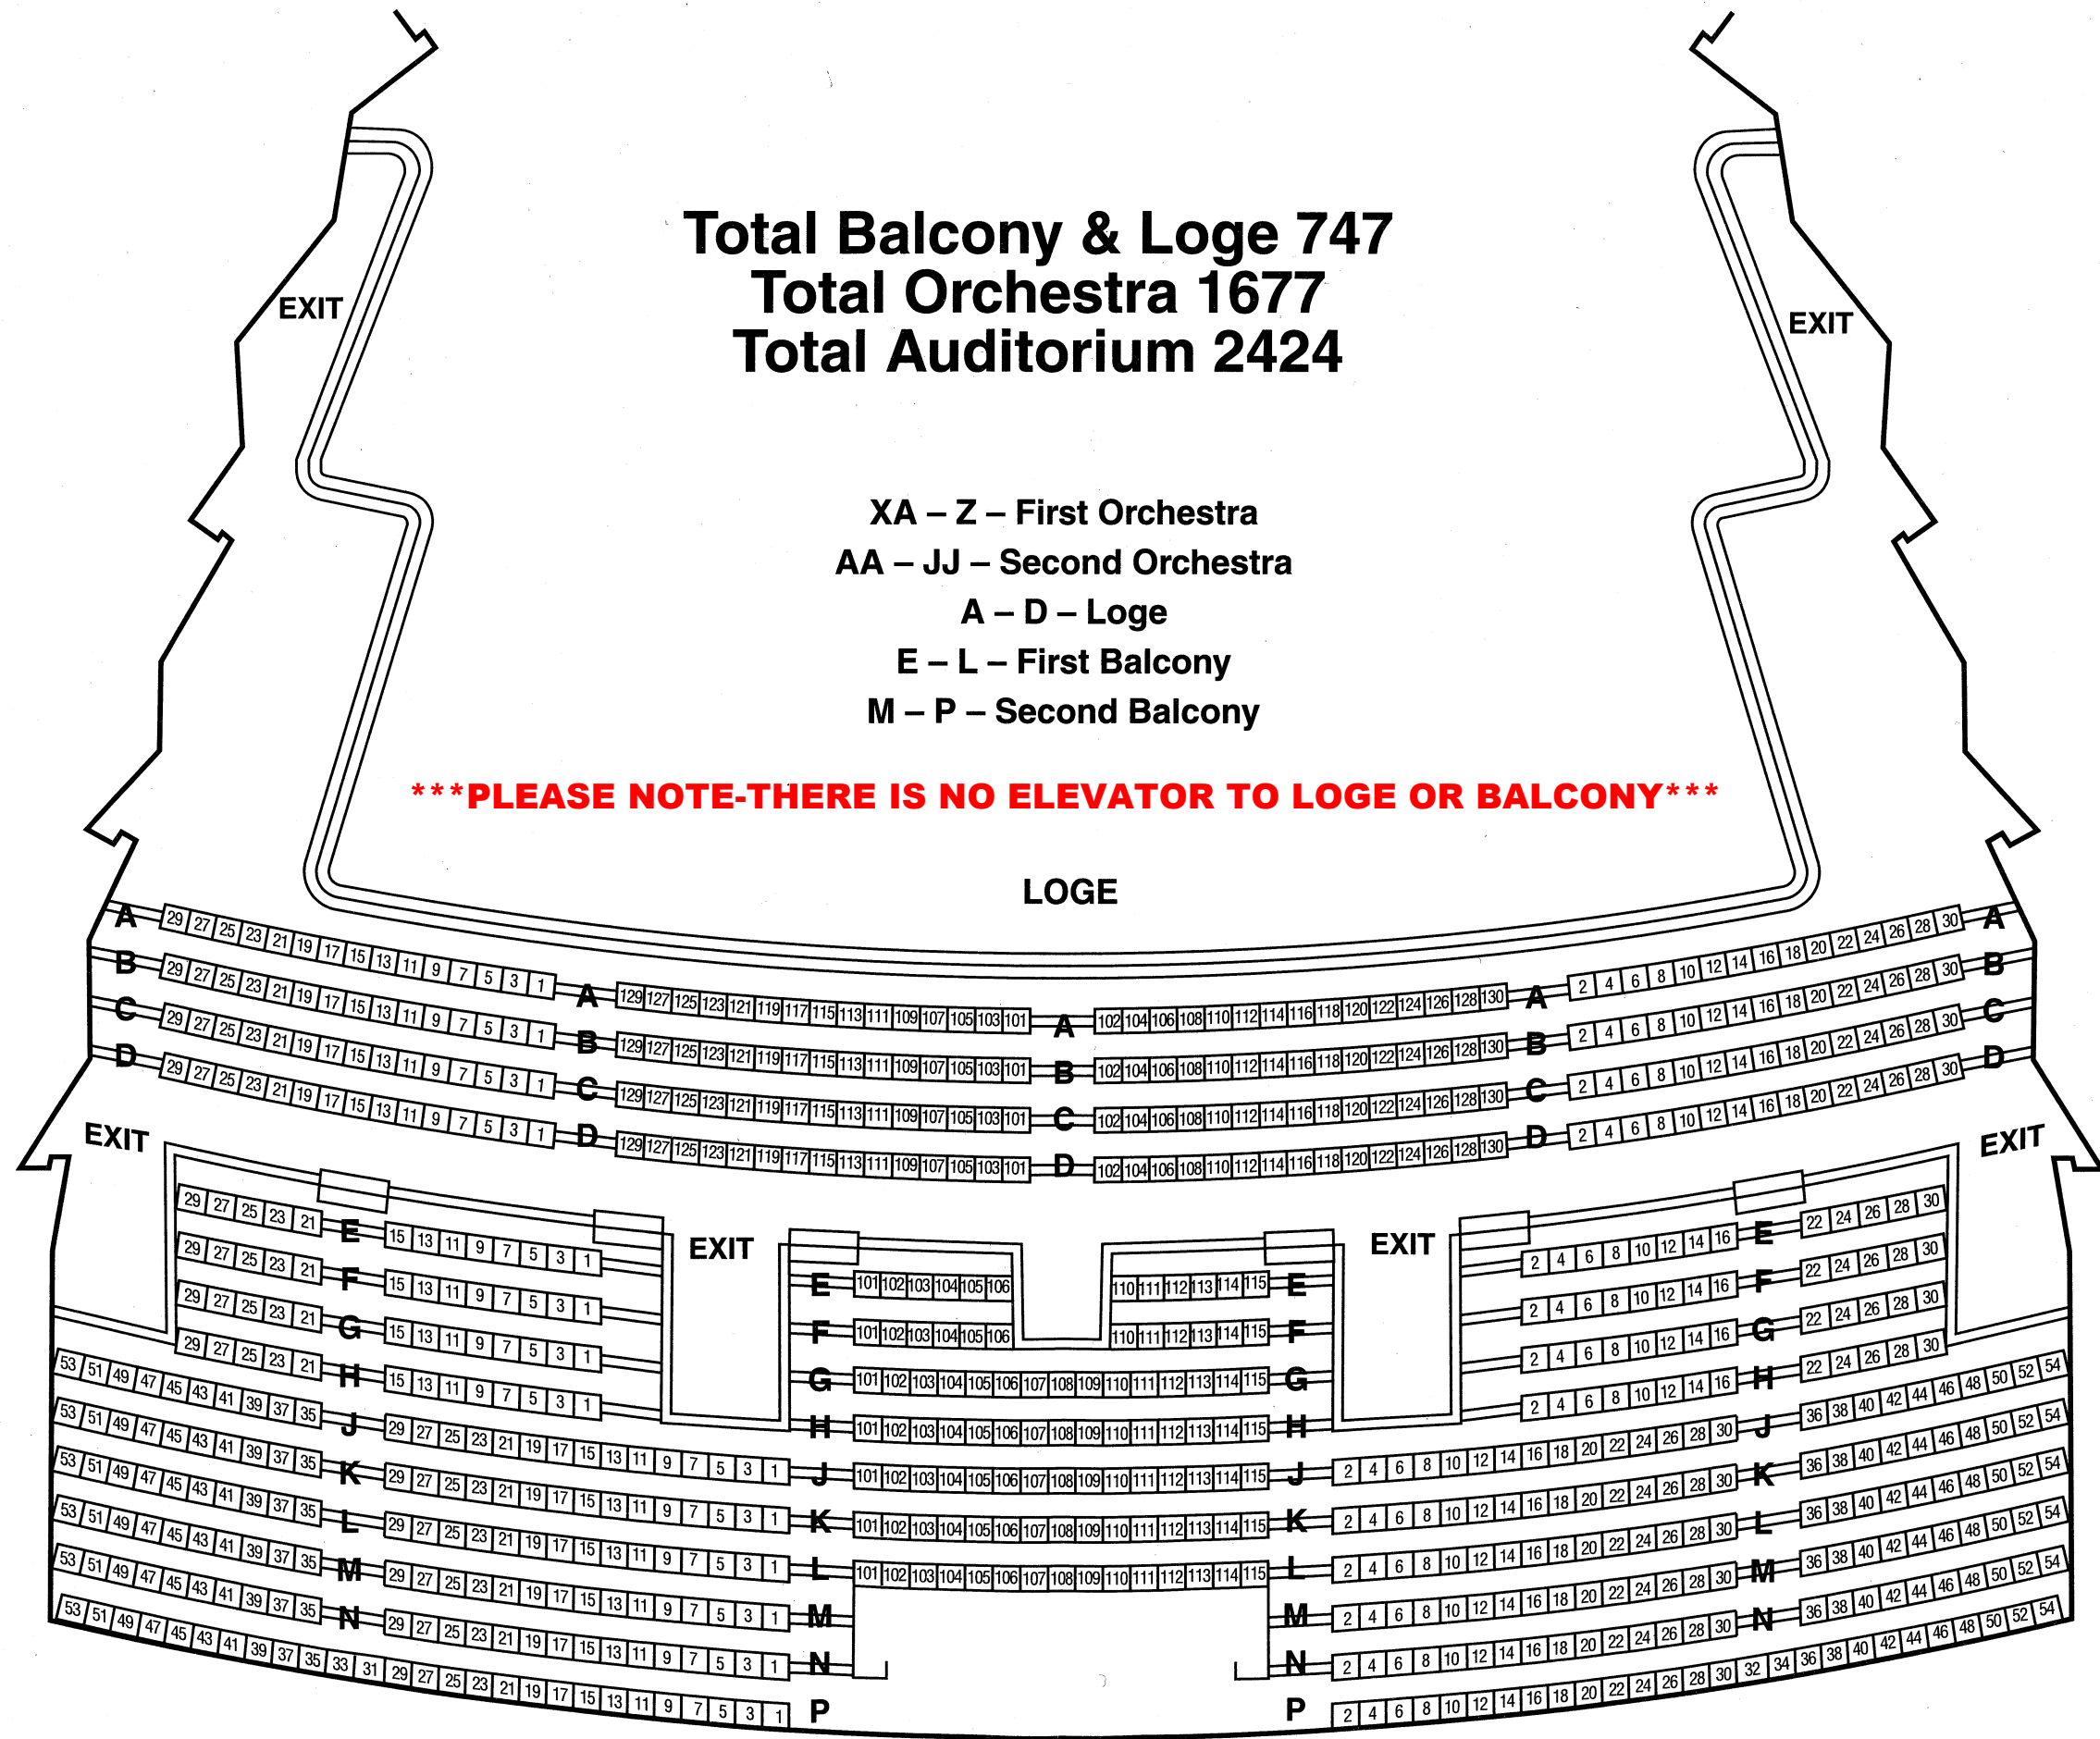

ORCHESTRA

87 Seats

1590 Seats

Total Balcony & Loge 747
Total Orchestra 1677
Total Auditorium 2424

XA – Z – First Orchestra
AA – JJ – Second Orchestra
A – D – Loge
E – L – First Balcony
M – P – Second Balcony

***** PLEASE NOTE-THERE IS NO ELEVATOR TO LOGE OR BALCONY *****

Loge
240 Seats

Balcony
507 Seats