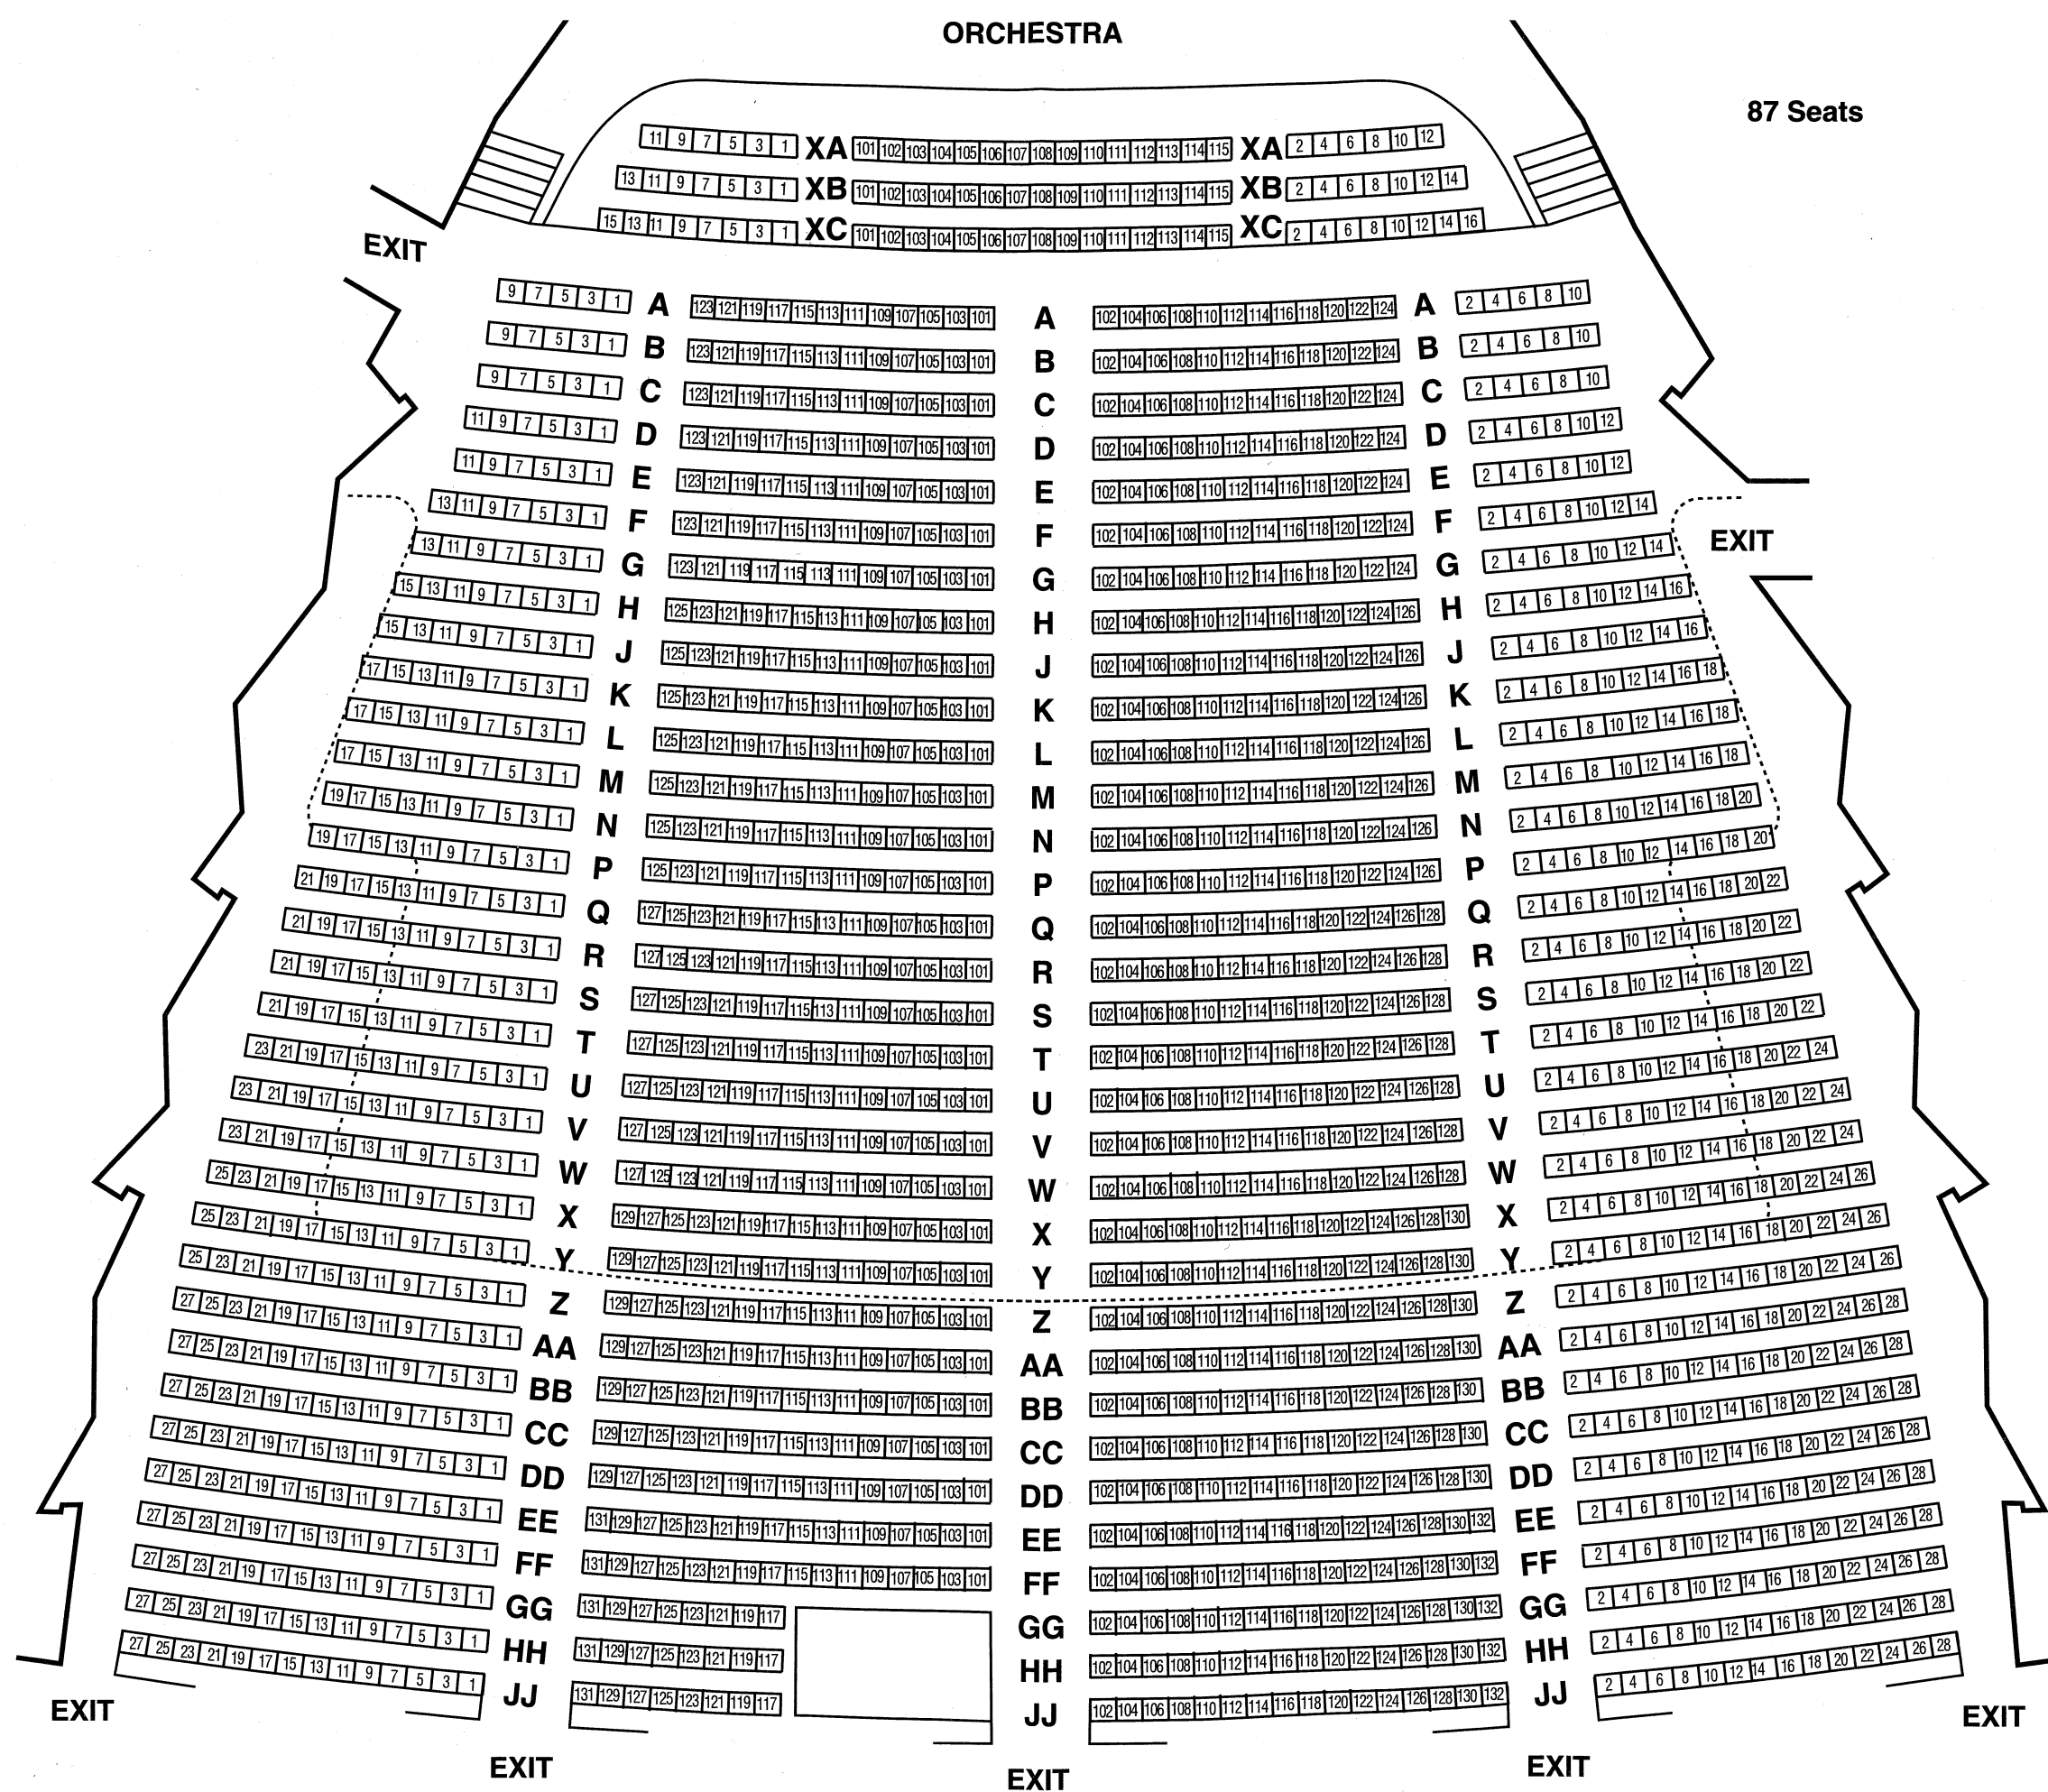

ORCHESTRA

87 Seats

1590 Seats

Total Balcony & Loge 747
Total Orchestra 1677
Total Auditorium 2424

XA – Z – First Orchestra
AA – JJ – Second Orchestra
A – D – Loge
E – L – First Balcony
M – P – Second Balcony

***** PLEASE NOTE-THERE IS NO ELEVATOR TO LOGE OR BALCONY *****

Loge
240 Seats

Balcony
507 Seats